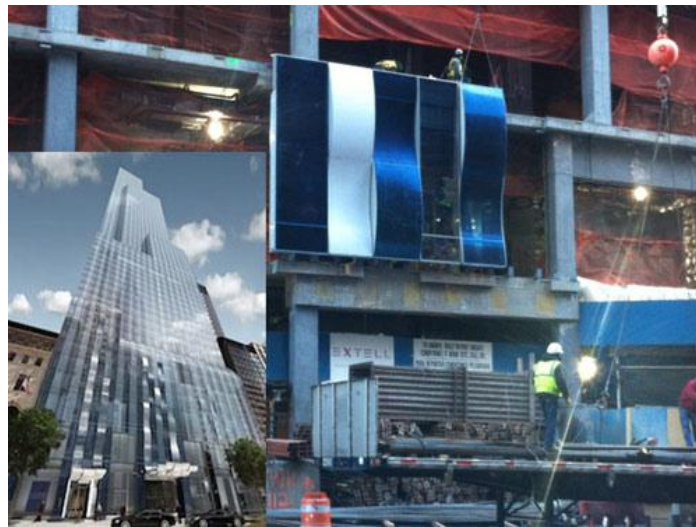

January 20, 2012

http://ny.curbed.com/archives/2012/01/20/one57_gets_wavy_glass_waterfall_panels_on_its_facade.php

DEVELOPMENT UPDATE-O-RAMA!

One57 Gets Wavy Glass Waterfall Panels on Its Facade

By Dave Hogarty

Workers are installing some of the first **undulating glass panels** that will make up the facade over the main entranceways to **One57**. A tipster sent us a pair of photos that show the panes being lifted into place. The rendering of the front facade (inset), shows how these undulating sections break up the glass curtain wall on the building's lower floors, above the two front entrances. More undulating glass will be used in the canopies over these entranceways, giving the appearance of the glass splashing out towards 57th Street like a waterfall.